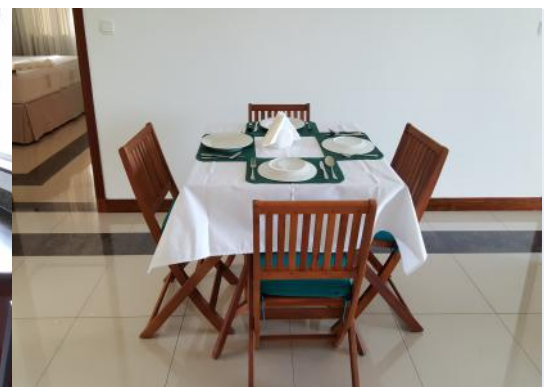

**Hotel Facilities & Services:** BBQ Facilities (On request, at cost),  
 Daily maid service,  
 Free WiFi,  
 Gazebo,  
 Reception,  
 Sun Loungers,  
 Swimming Pool

**Restaurants & Bars:**

All units have kitchens that are equipped with a washing machine, fridge/freezer, combination microwave oven, toaster and kettle. In addition, a four plate induction hob with electric oven is fitted in the two bedroom apartments and the villas, whilst the studio units are fitted with a two plate induction hob only.

All units have kitchens that are equipped with a washing machine, fridge/freezer, combination microwave oven, toaster and kettle. In addition, a four plate induction hob with electric oven is fitted in the two bedroom apartments and the villas, whilst the studio units are fitted with a two plate induction hob only.

Bedroom

Bedroom with two single beds

View

Gazebo

Kitchen

Dining Table