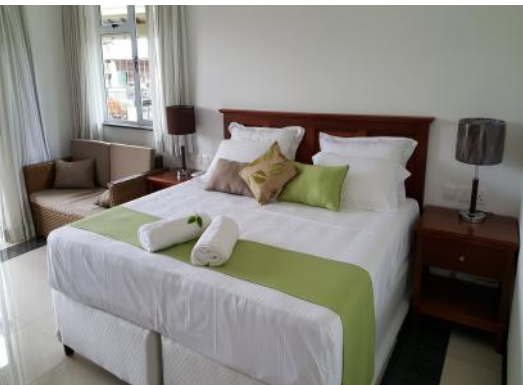

Restaurants & Bars:

All units have kitchens that are equipped with a washing machine, fridge/freezer, combination microwave oven, toaster and kettle. In addition, a four plate induction hob with electric oven is fitted in the two bedroom apartments and the villas, whilst the studio units are fitted with a two plate induction hob only.

A starter pack is also included.

Hotel Facilities & Services:

It is a short drive to the popular Beau Vallon beach, where guests can buy souvenirs, enjoy a beach day with Restaurants and other food outlets around.

All units have kitchens that are equipped with a washing machine, fridge/freezer, combination microwave oven, toaster and kettle. In addition, a four plate induction hob with electric oven is fitted in the two bedroom apartments and the villas, whilst the studio units are fitted with a two plate induction hob only.

Bedroom