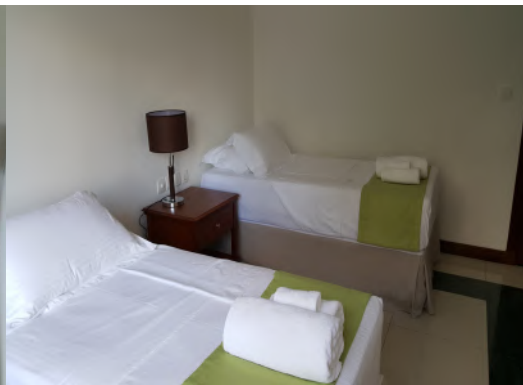

Bedroom with two single beds