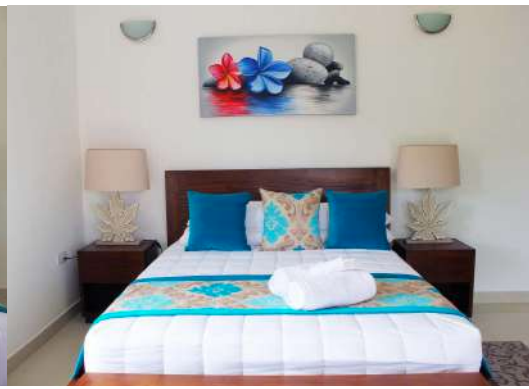

Double Bedroom