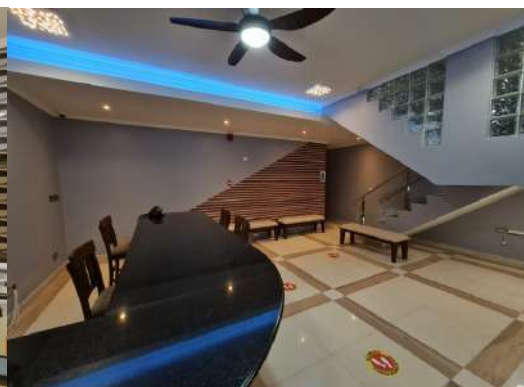

Rovale Suites Self-Catering Apartments

Anse Royale

Self Catering

Couples, Families

Rovale Suites by Arc Royale Luxury Apartments is an Apartment-Hotel in the Southern part of Mahé. Located just off the Anse Royale main road, the apartments are within a 3 minutes walk to the 2nd most popular beach on the island where guests can always find a private undisturbed spot.

Location: Seychelles International Airport – 20 minutes | Victoria – 30 minutes

Room Stock: 15 X One Bedroom Apartments 4 X Two Bedroom Apartments

Room Amenities: Cable Television
Ceiling Fan
King-Size Bed
Ensuite Bathroom w/ Shower/w.c
Fully-Equipped Kitchen
Iron & Ironing Facilities
Open Plan Kitchen
Dinning & Living Room
Room Safe
Wi-Fi
Daily Housekeeping
Self-Catering Starter Pack (FOC)

Hotel Facilities & Services: Communal BBQ Grill Area
Free Parking
Shops/Bank/Beach Close

**Restaurants
& Bars:**

Shops, grocery store and restaurants are located nearby.

**Property
Highlights:**

Located just off the Anse Royale main road, the apartments are with-in 3 minutes walk to the 2nd most popular beach on the island where guests can always find a private undisturbed spot at any time of the year. Along the beach walk are banks, ATMs, Restaurants, Groceries, Delis', Bakery, Fresh foods market, pharmacy, hospital, police station and much more.

Interior of the Apartment

Exterior View

Bedroom

Kitchen

Reception Area

Living Room