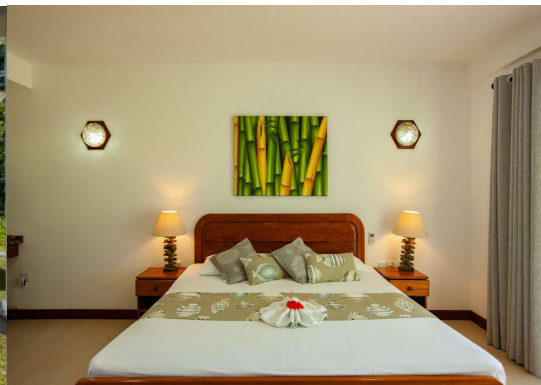

# Le Tropicque Villa

Amitie, Praslin

Self-Catering

Couples

Situated at Amitie Praslin south west coast, Le Tropicque Villa is a self catering establishment comprising of six apartments in the creole-style.

**Location:** Praslin Airport - 2 minutes | Baie Ste Anne jetty - 20 minutes

**Room Stock:** 4x Sea View Apartments (max 2 adults)      2x Garden Room Bungalow (max 2 adults)

**Room Amenities:**

- Air Condition
- Safe
- Kitchen
- Terrace
- Mini Fridge
- Ceiling Fan
- TV International Channel
- Bathroom w/ Shower/w.c
- Hair Dryer

Sea View Bedroom

Veranda & Garden View

Sea View Bedroom

Kitchen

Decking & Beach Access

Aerial View