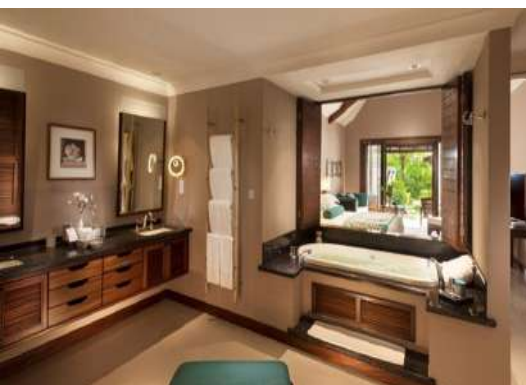

Restaurants & Bars:

Legend – Serving buffet breakfast, a la carte for lunch and buffet dinners.

The Nest – Sample fresh seafood from the Indian Ocean in Creole style at The Nest.

Diva – Located by the golf club, the restaurant serves “fast good” food.

Takamaka – Serves light lunch and snacks in the afternoon and early evening.

Hotel Facilities & Services:

Constance Spa – Relax, rejuvenate, detox, re-hydrate or simply enjoy – the choice is yours. Highly skilled team is at your disposal to help you decide which treatments are best suited to your needs. Each guest receives a Spa Experience Card, so we can keep a note of your wellness goals and preferences, and customise your treatments accordingly.

Conferences, Meetings & Events- The Meeting room with a surface of 52, 80m2 is equipped to a seating capacity for 20 guests only. It offers all top of the range in technological services and facilities such as automatic projector screen. (150 x 200), LCD video projector, flat screen TV and music sound system, wireless internet connection, and automatic decorative lighting.

Pool Villa