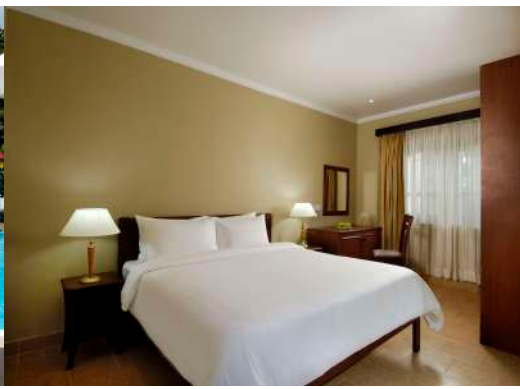

Standard Room